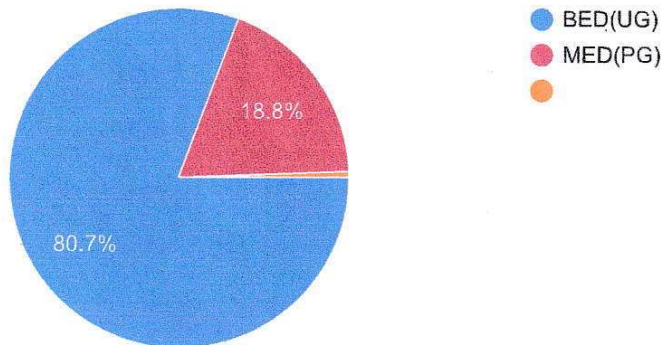

FEEDBACK ON CURRICULUM FROM STUDENT (2021-22)

180 responses

[Publish analytics](#)

PROGRAMME

176 responses

Copy

DEPARTMENT

164 responses