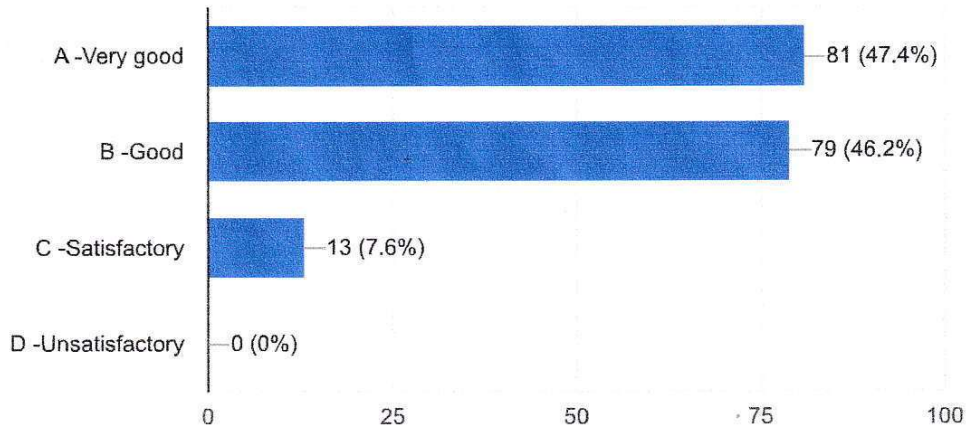

1. Depth of the course content including project work if any (पाठ्यक्रम व प्रयोजन कार्य की गहनता यदि कोई हो तो)

Copy

171 responses

2. Extent of coverage of course (पाठ्यक्रम की सीमा तक पूरा हुआ)

Copy

172 responses